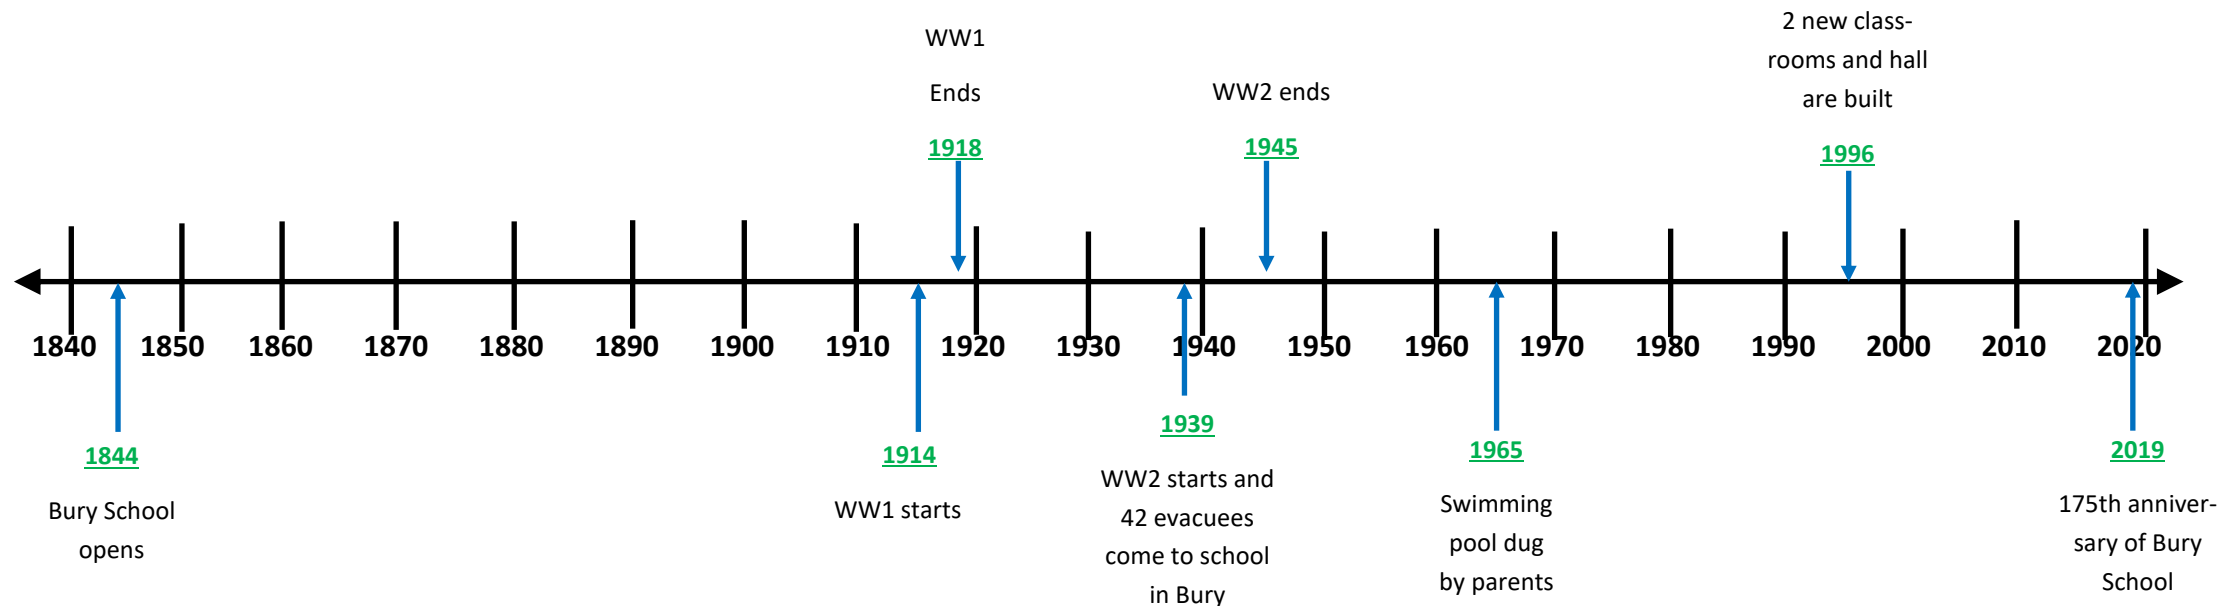

Bury CE Primary School Timeline

Tier 2

Vocabulary

Year 1

create	To cause something to happen.
design	To make a drawing or plan of something that will be built or made.
participate	To take part in something.
previous	Something that has happened before.
sequence	Things that come one after another in a particular order.
similar	To have objects the same as something else.
tradition	A set of beliefs passed from generation to generation.